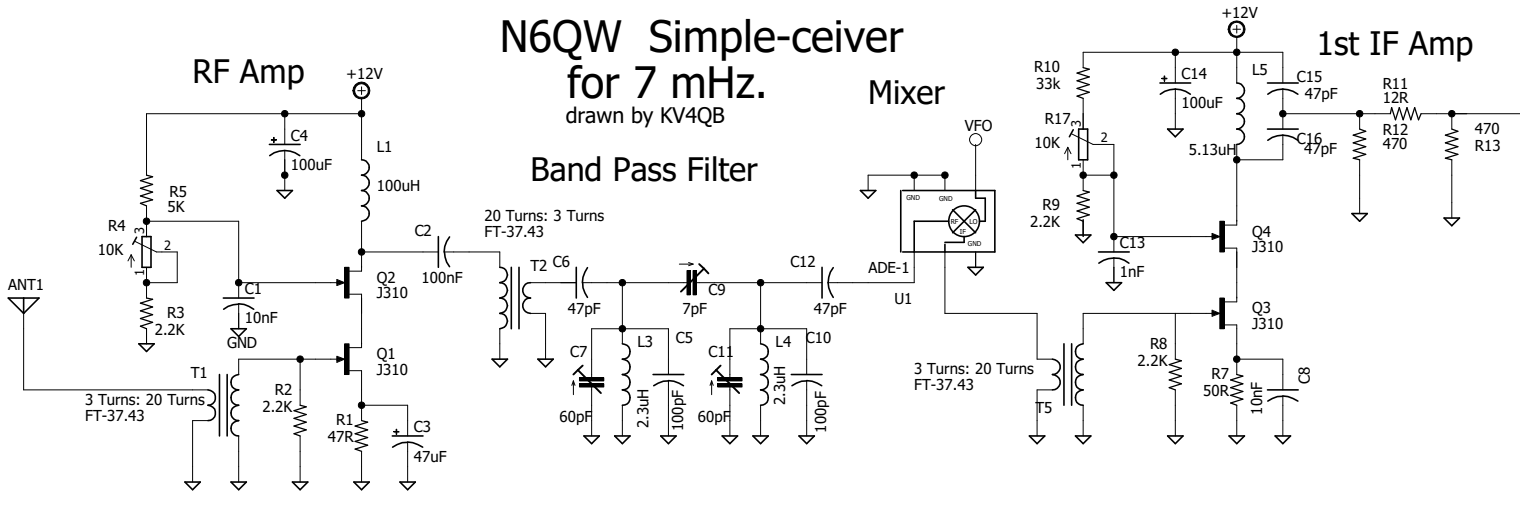

N6QW Simple-ciever for 7 mHz.

drawn by KV4QB

Band Pass Filter

12.0 mHz Crystal Filter

2nd IF Amp

Product Detector

Audio Amplifier

BFO