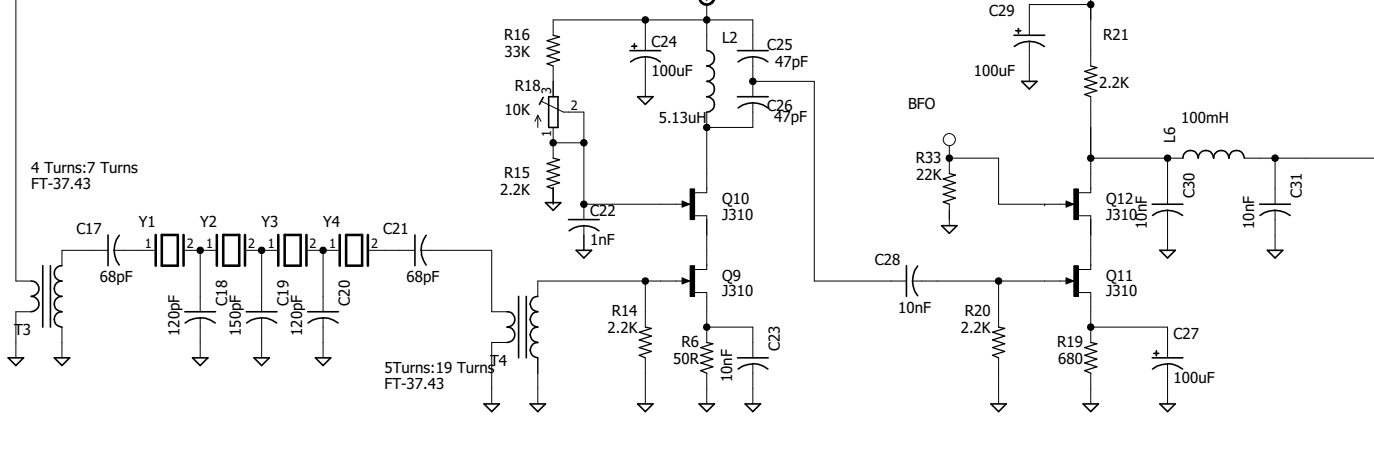

N6QW Simple-ciever for 7 mHz.

drawn by KV4QB

Band Pass Filter

12.0 mHz Crystal Filter

2nd IF Amp

Product Detector

Audio Amplifier

BFO